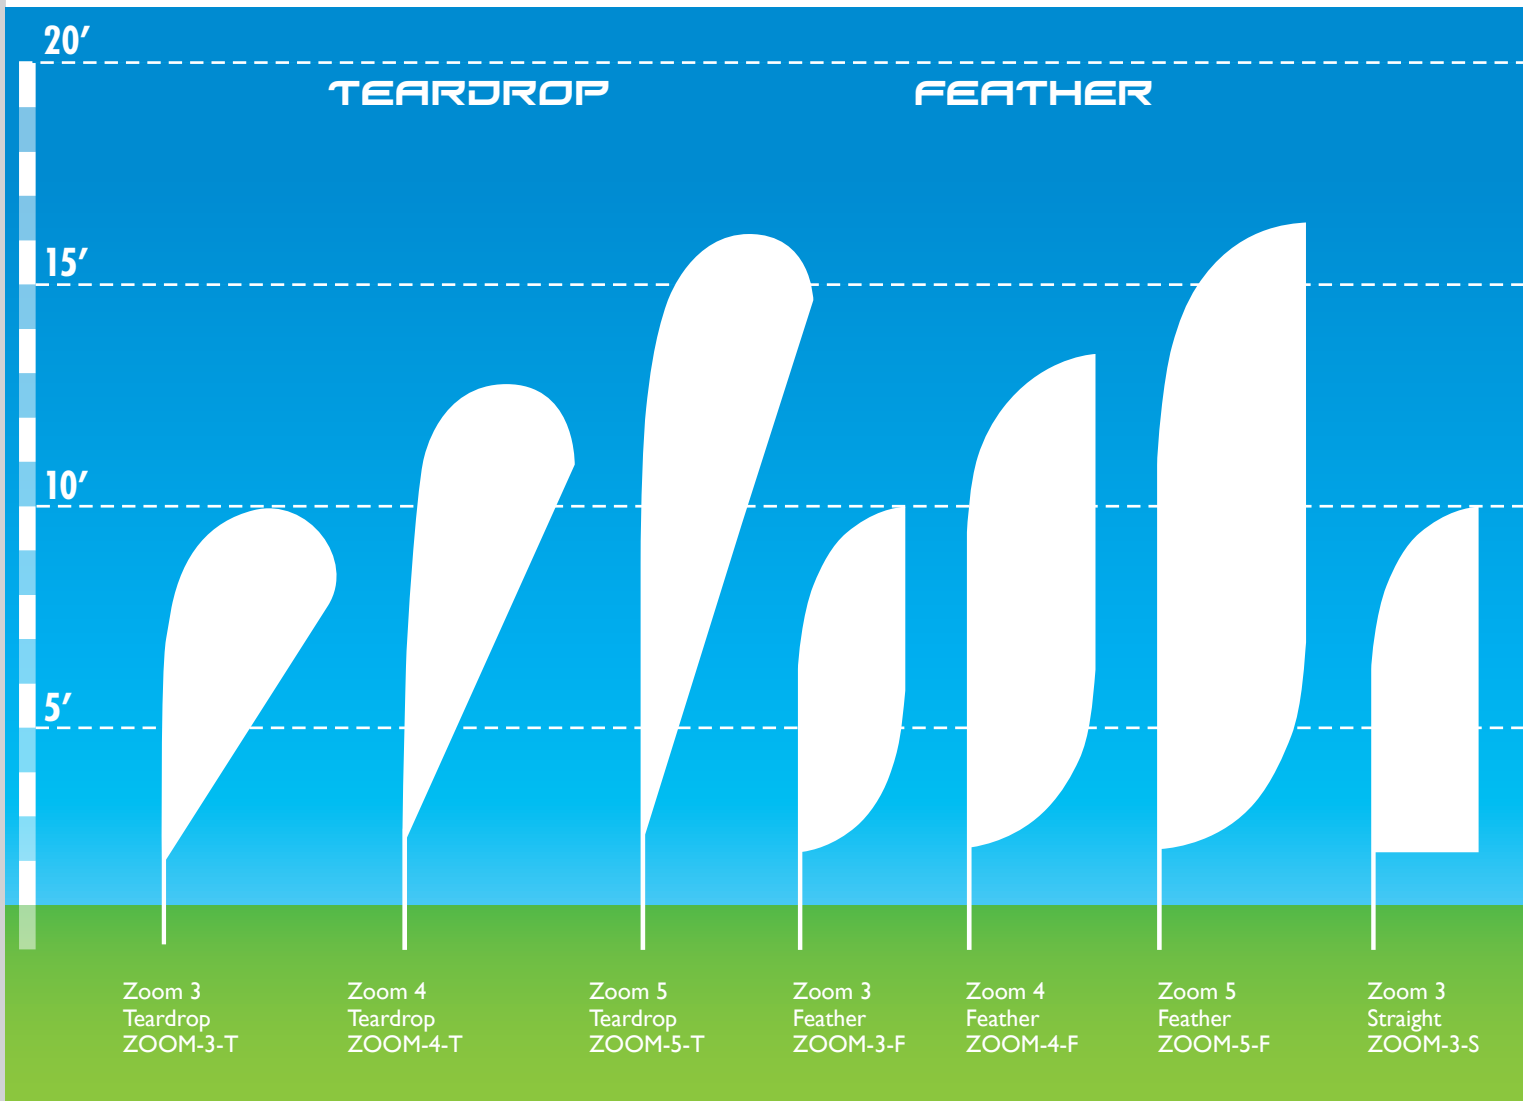

## WIND DANCER

43" WIDE WIND-MX

- adjustable height= up to 17'3"
- flag is approximately 3'6" wide
- hollow base can be filled with either water or sand as weighing agent
- easy to position, erect, and remove

## WIND DANCER SPIRE

16' TALL WIND-MX-FPCK2

- adjustable height= up to 17'3" tall
- allows a standard Wind Dancer or Wind Dancer LT to be converted to a double-sided "V" shape banner
- Wind Dancer Spire conversion is not intended for outdoor use

Wind Dancer Lanyard allows a standard Wind Dancer or Wind Dancer LT to be converted into a flagpole  
WND-MX-FPCK

## SPINNAKER

8'7" TALL SPKR

- portable outdoor billboard
- maximum graphic area of 8'w x 8'h (weather & wind conditions permitting)
- single or double sided
- units can be linked together for added impact